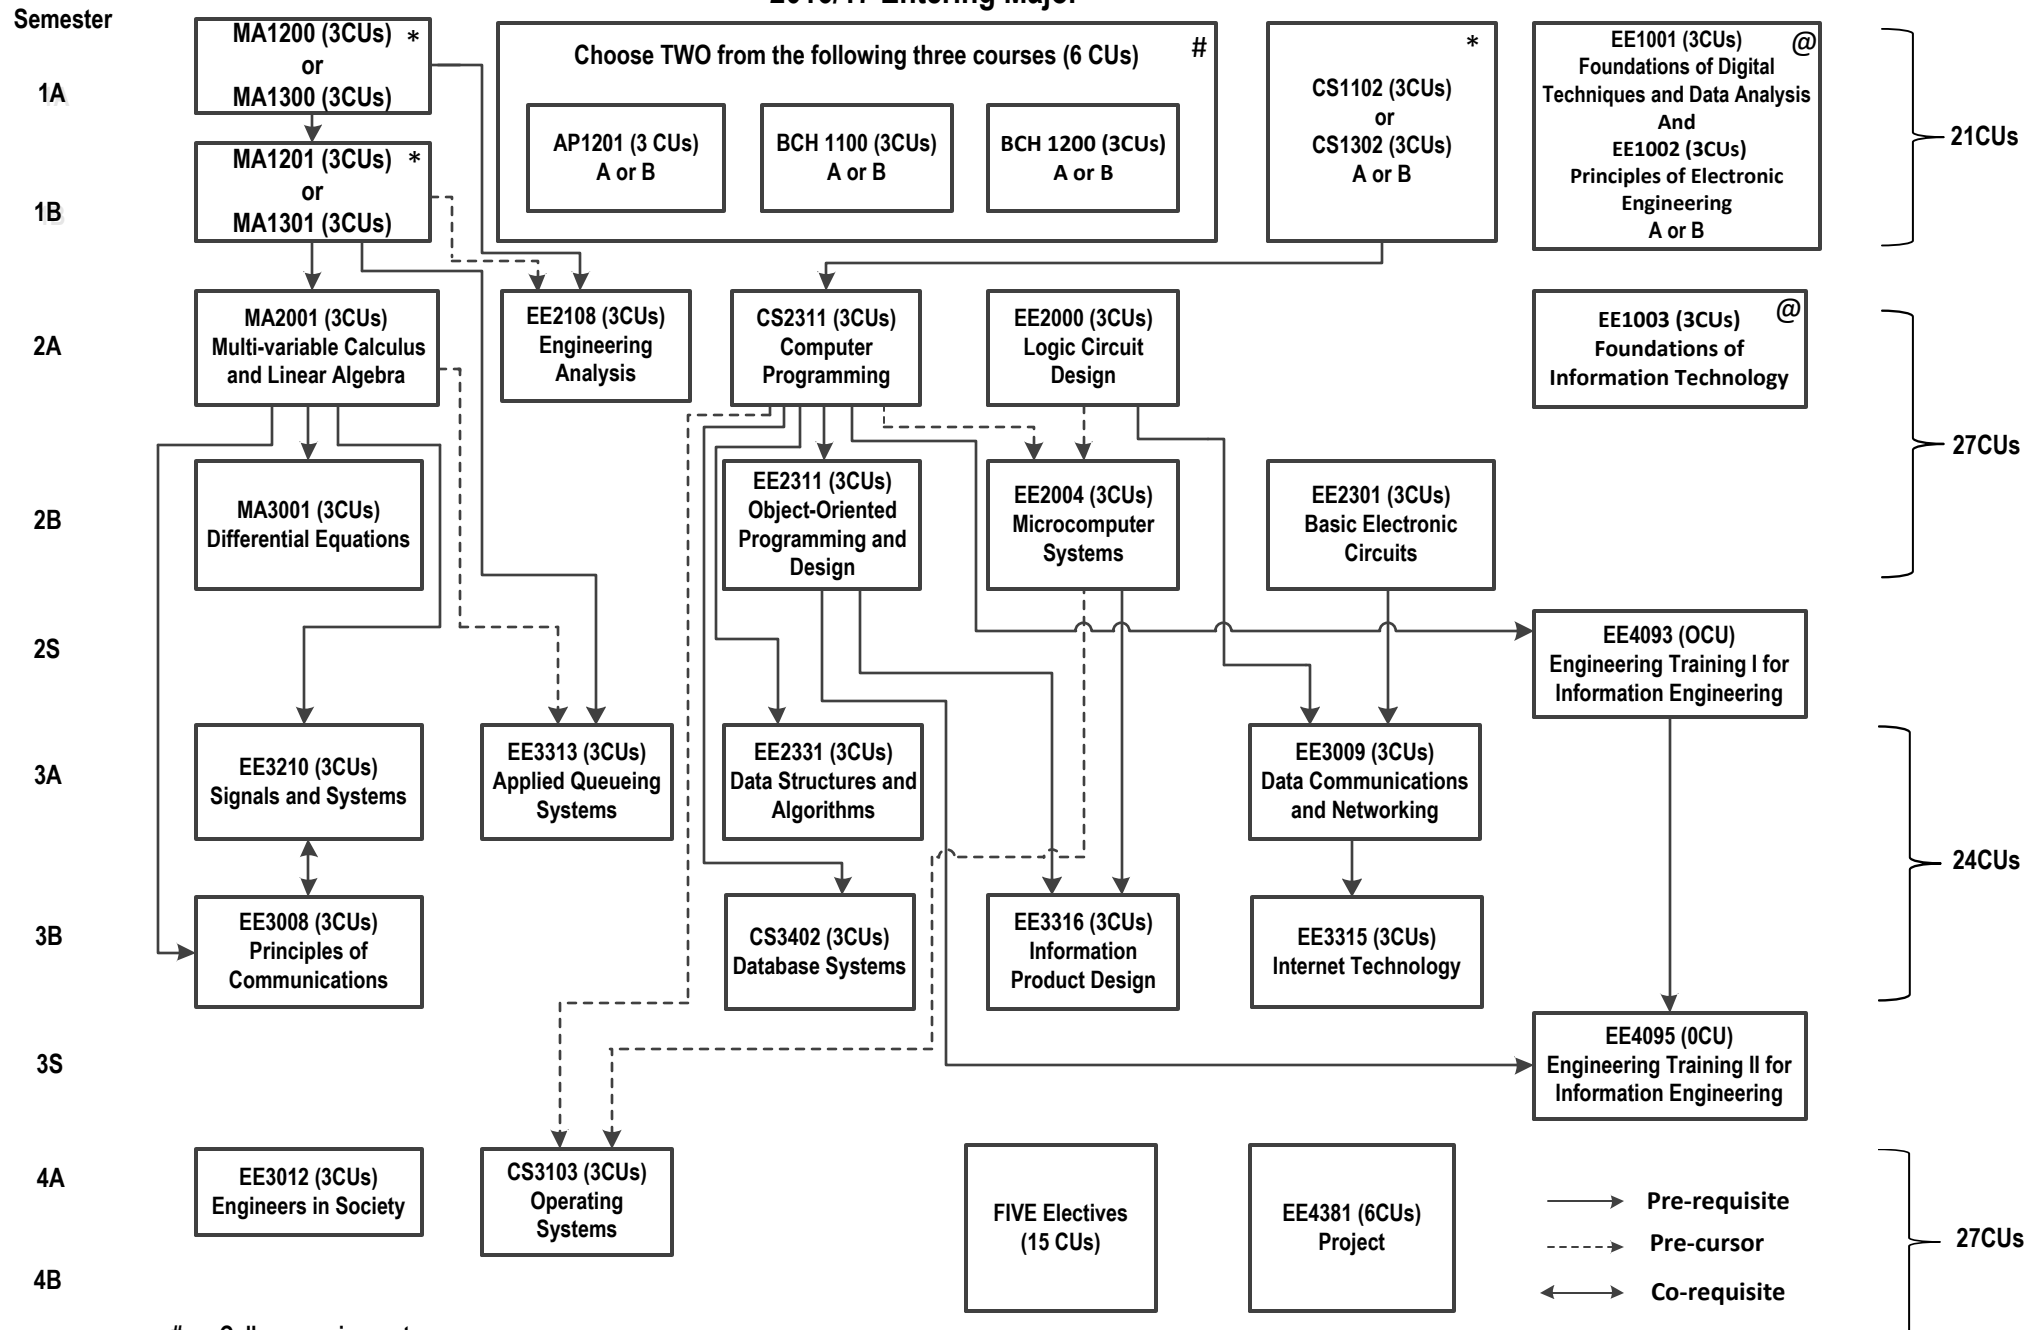

Structure & Flowchart for BEng in Information Engineering 2016/17 Entering Major ✕

Last updated 11 Nov 2016

- # College requirement
- * College-specified GE courses
- @ Major Requirement (Level 1): applicable to Normative 4-year degree students only
- ✕ Excluding Gateway Education Requirements in English, Chinese Civilization and Area Requirements